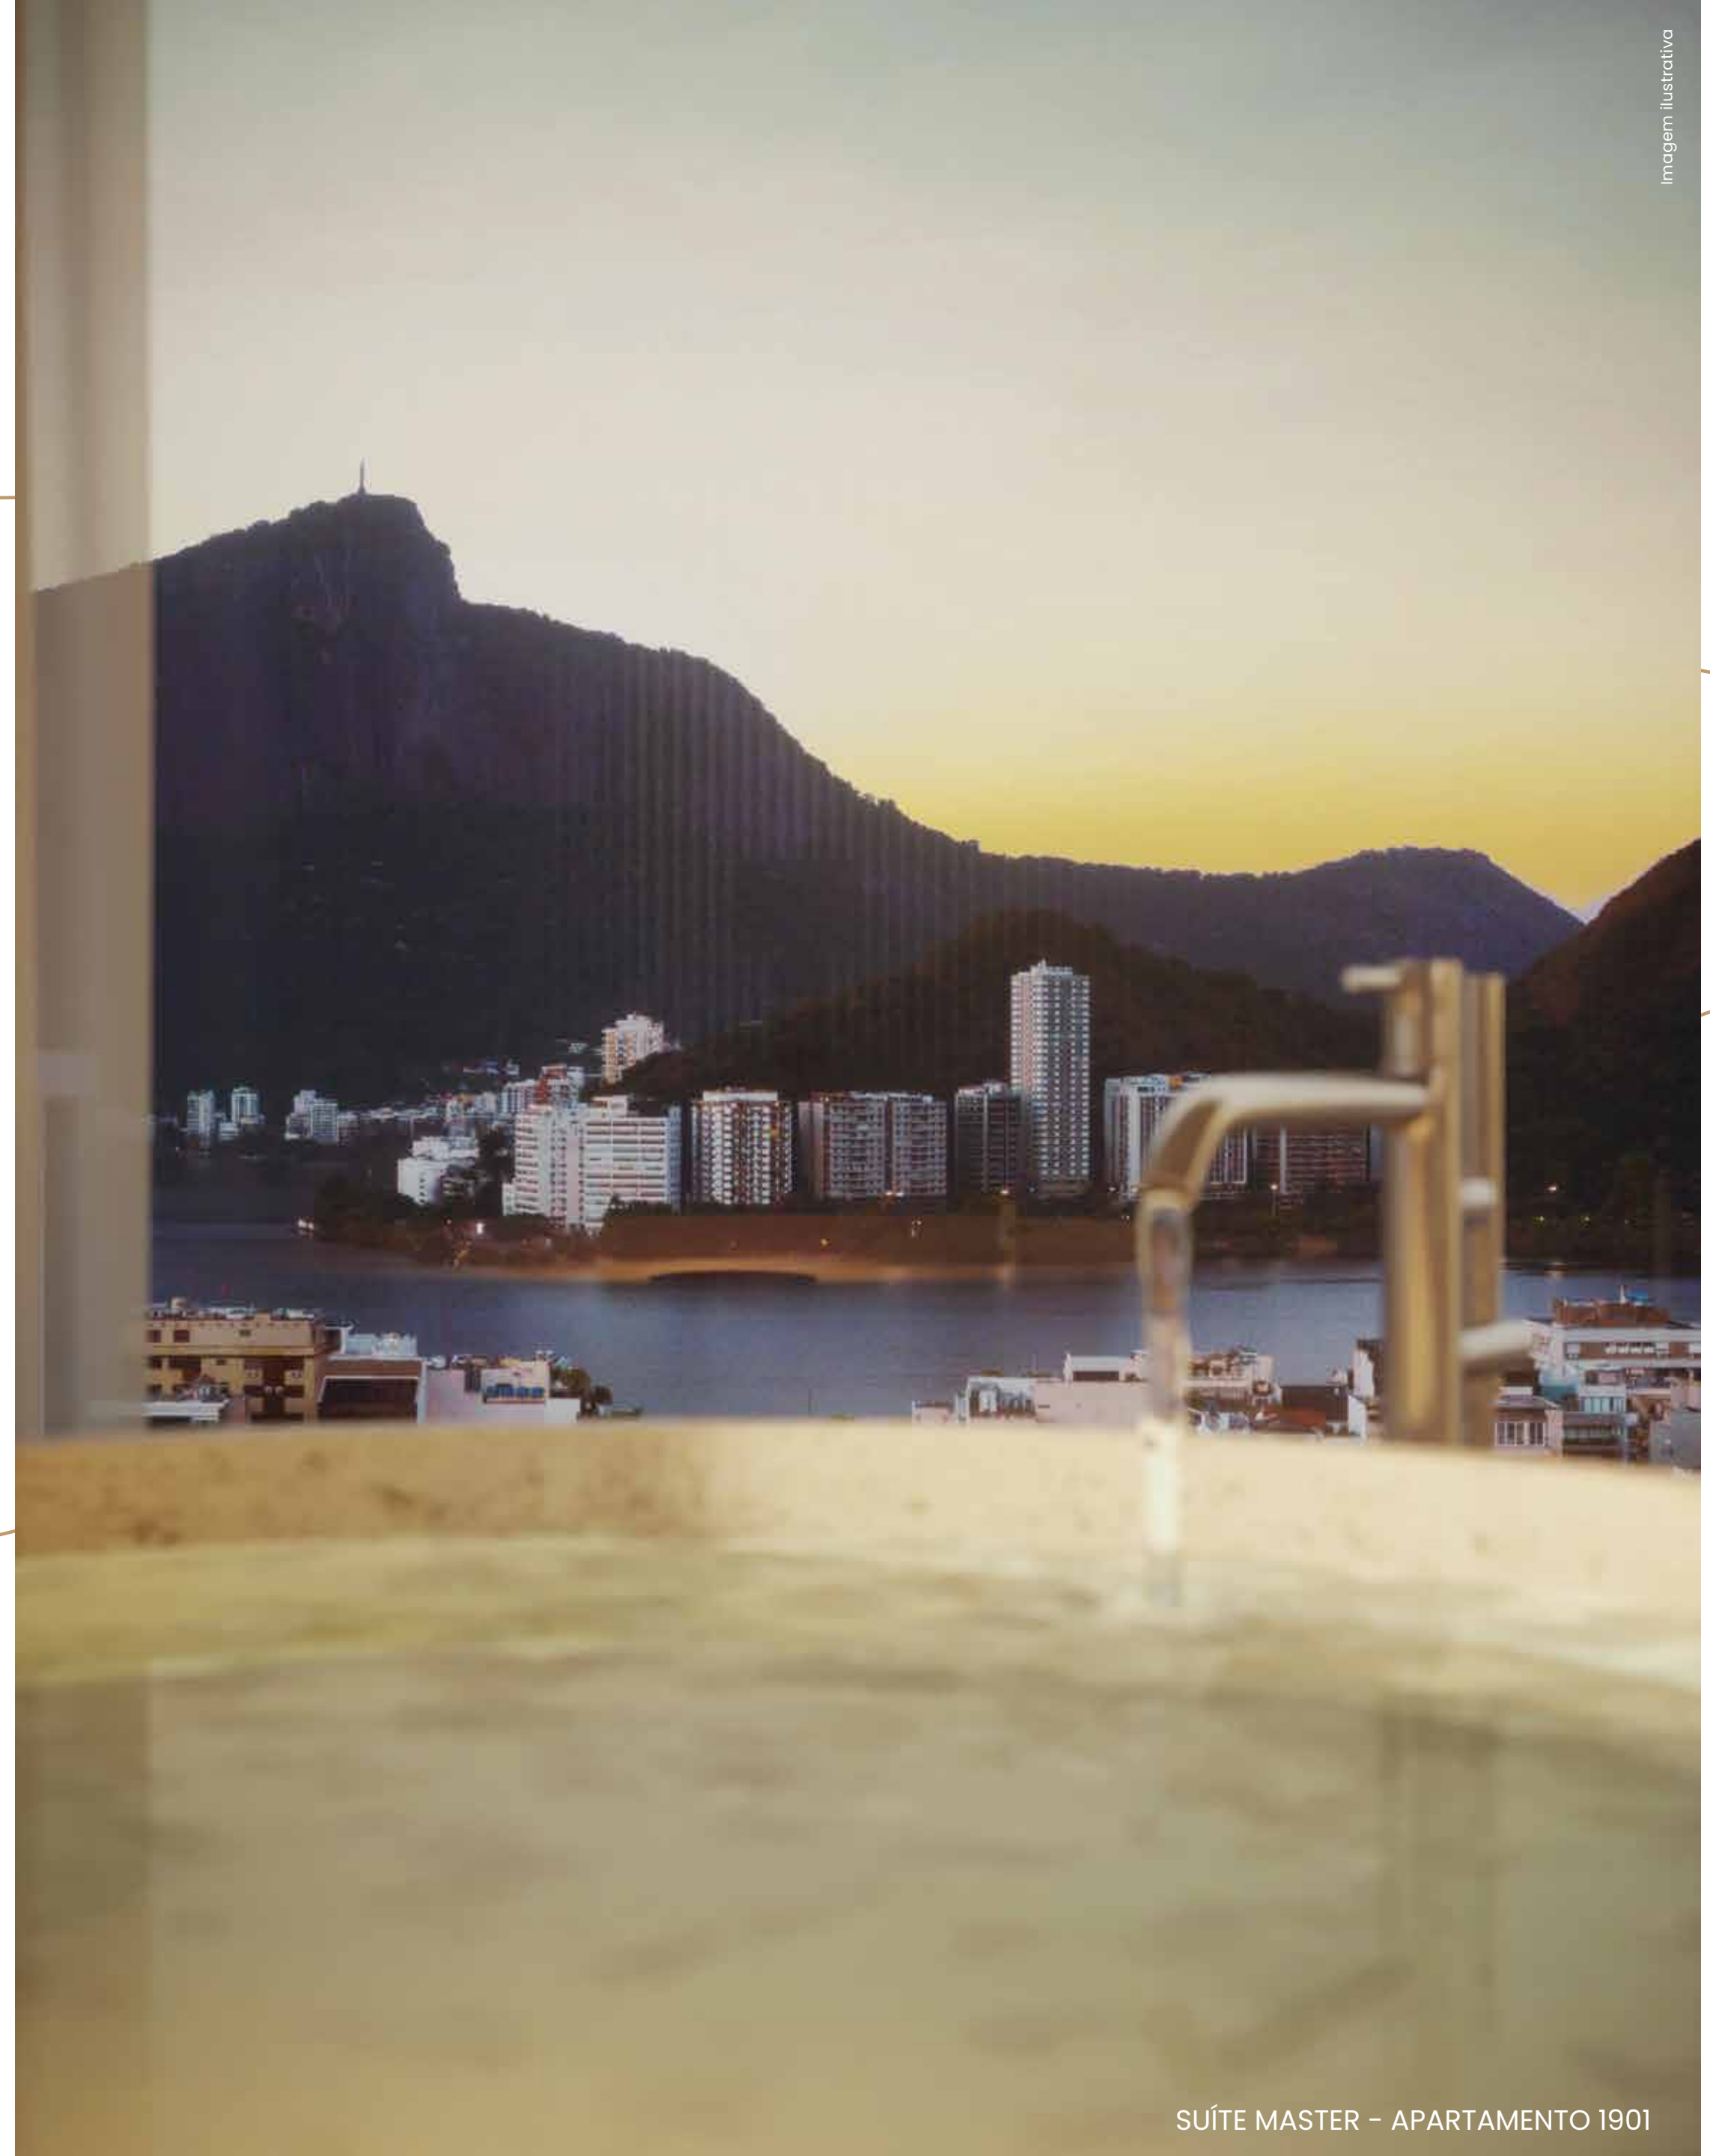

The background of the entire image is a close-up, high-angle shot of water. The water surface is covered in intricate, overlapping ripples and waves, creating a complex, organic pattern of light and shadow. The colors are muted, ranging from light beige to soft grey, giving it a calm and sophisticated appearance. In the upper right quadrant, there are a few distinct concentric ripples, suggesting a recent disturbance in the water.

Imagem Ilustrativa

SUÍTE MASTER - APARTAMENTO 1901

O BEM-ESTAR ESTÁ NOS DETALHES.

Imagem Ilustrativa

Imagem Ilustrativa

A VISTA DO CÉU, A
BRISA CONSTANTE E O
MÁXIMO DE REQUINTE,
EXCLUSIVIDADE E
CONFORTO.

TERRAÇO DA COBERTURA 2001