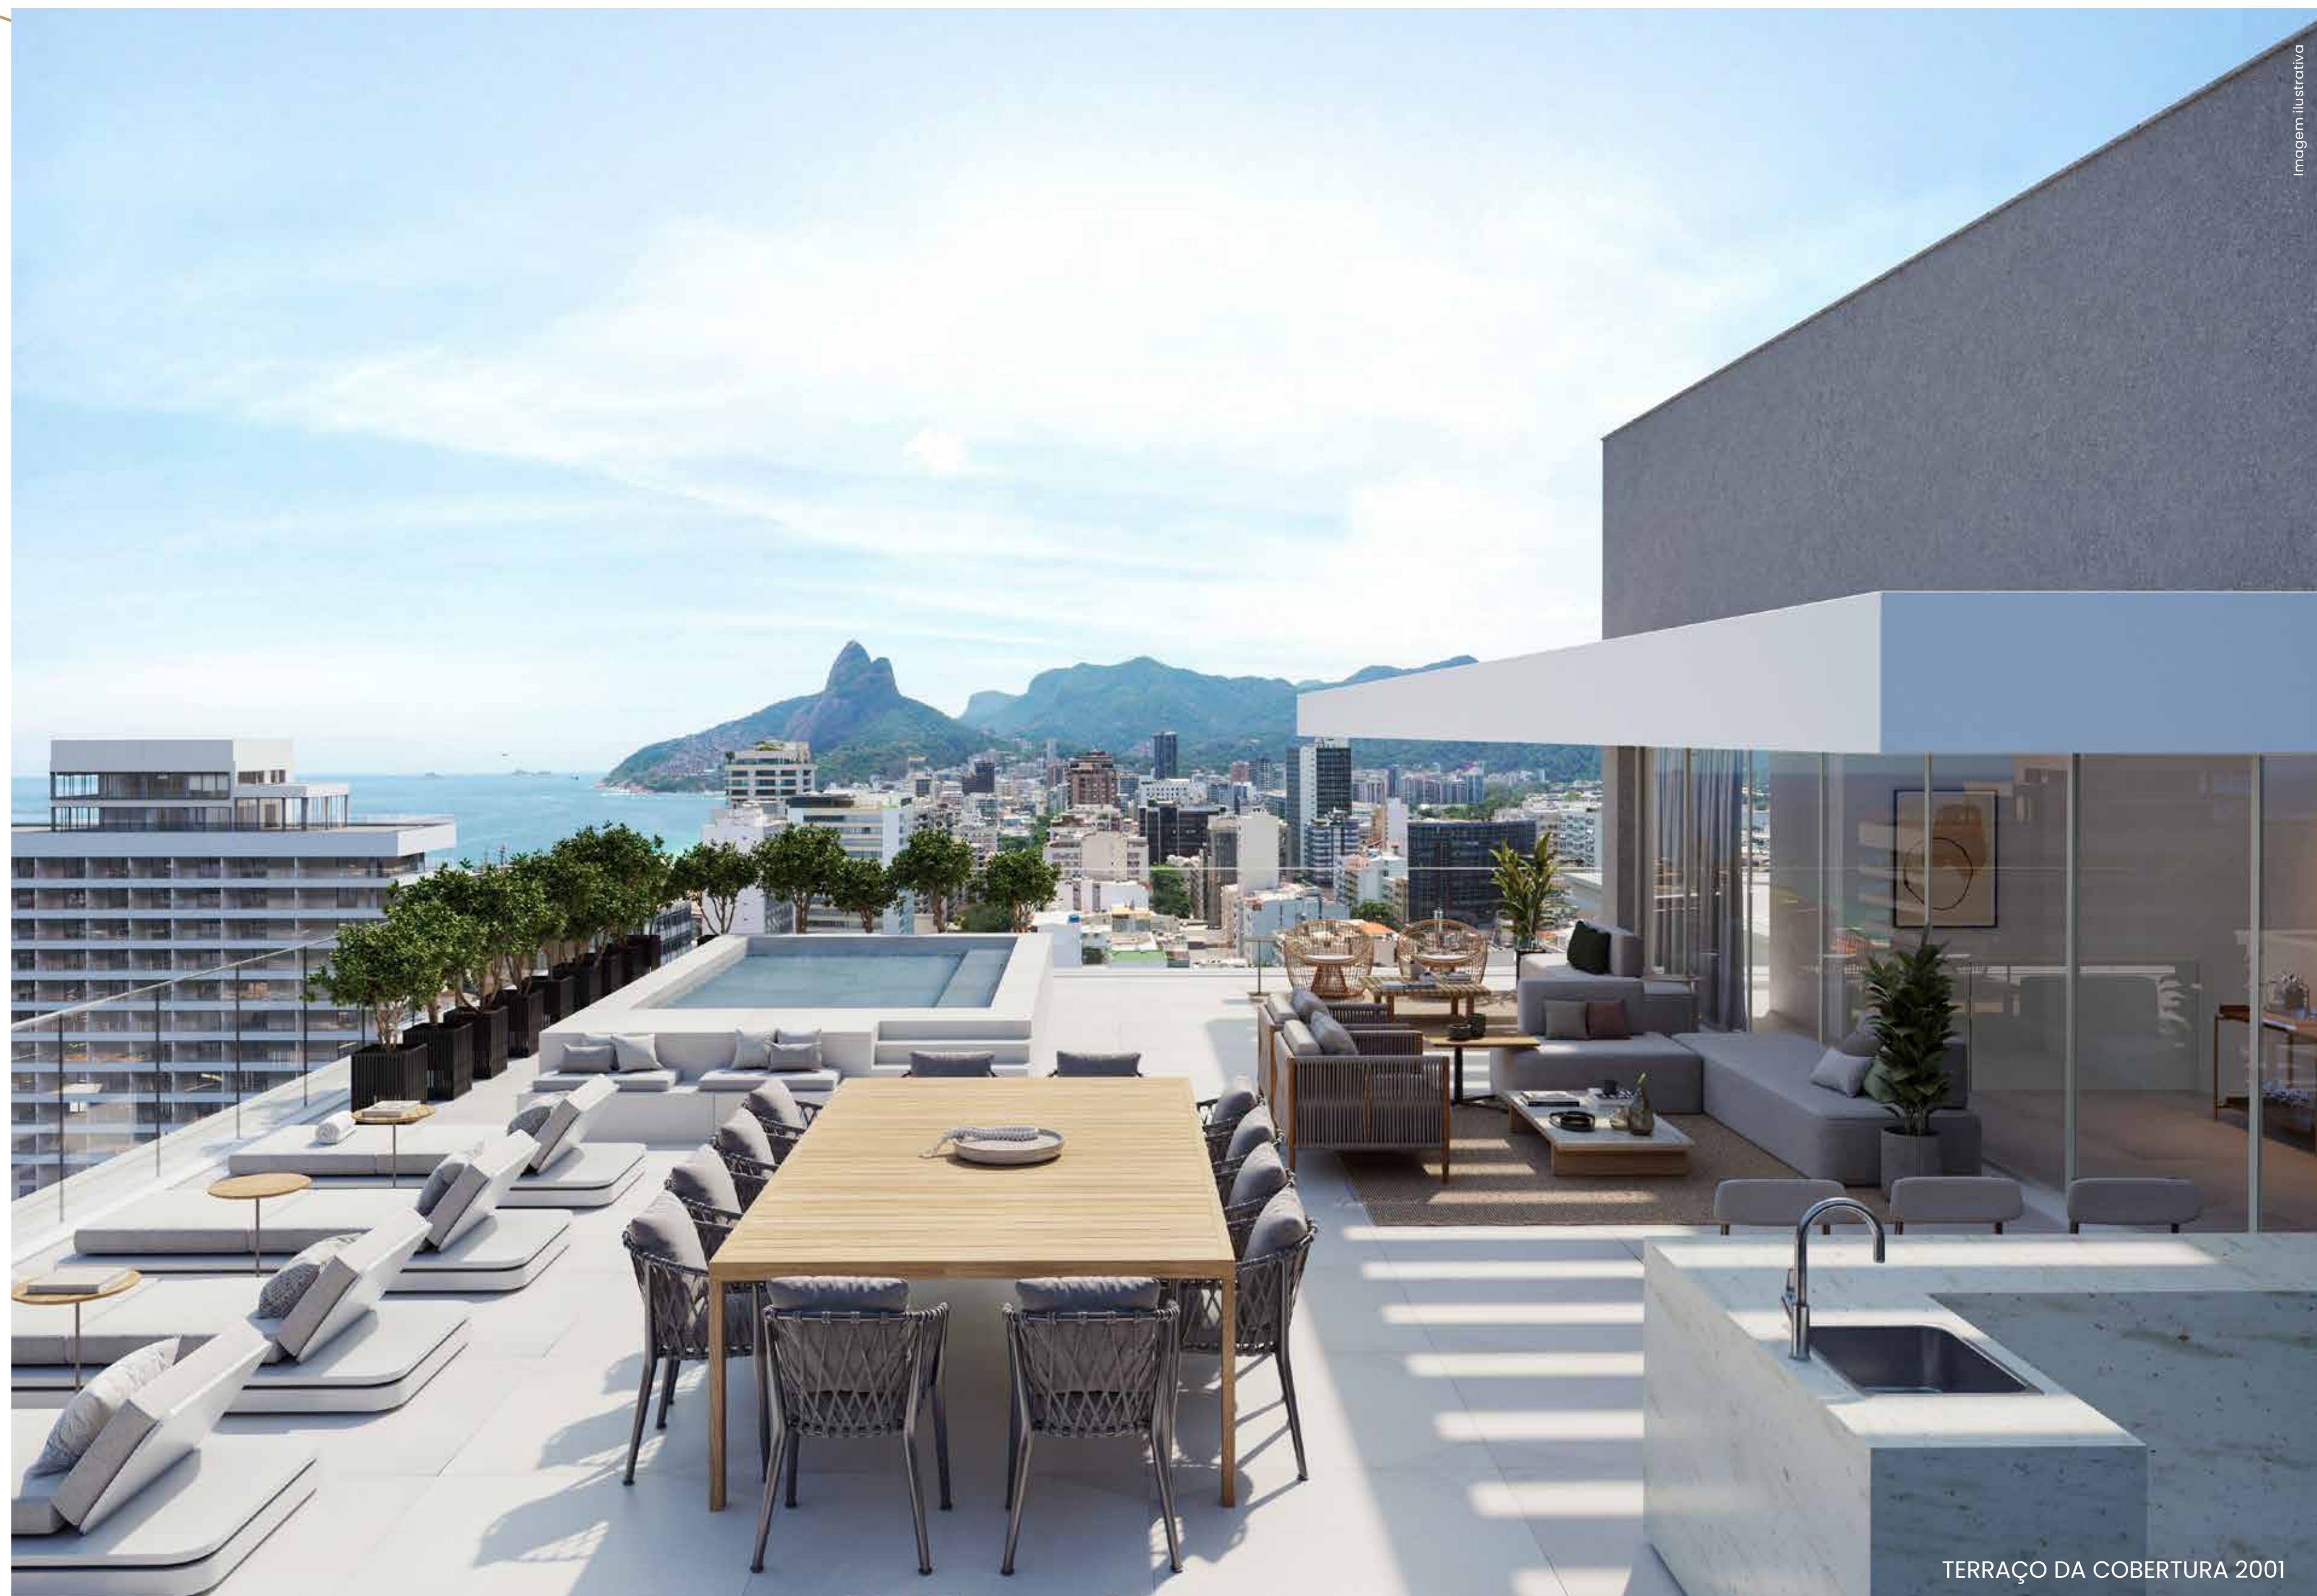

The background of the entire image is a close-up, high-angle shot of water. The water surface is covered in intricate, overlapping ripples and waves, creating a complex, organic pattern of light and shadow. The colors are muted, ranging from light beige to soft grey, giving it a calm and sophisticated appearance. In the upper right quadrant, there are a few distinct concentric ripples, suggesting a recent disturbance in the water.

Imagem Ilustrativa

SUÍTE MASTER - APARTAMENTO 1901

O BEM-ESTAR ESTÁ NOS DETALHES.

Imagem Ilustrativa

Imagem Ilustrativa

A VISTA DO CÉU, A
BRISA CONSTANTE E O
MÁXIMO DE REQUINTE,
EXCLUSIVIDADE E
CONFORTO.

TERRAÇO DA COBERTURA 2001